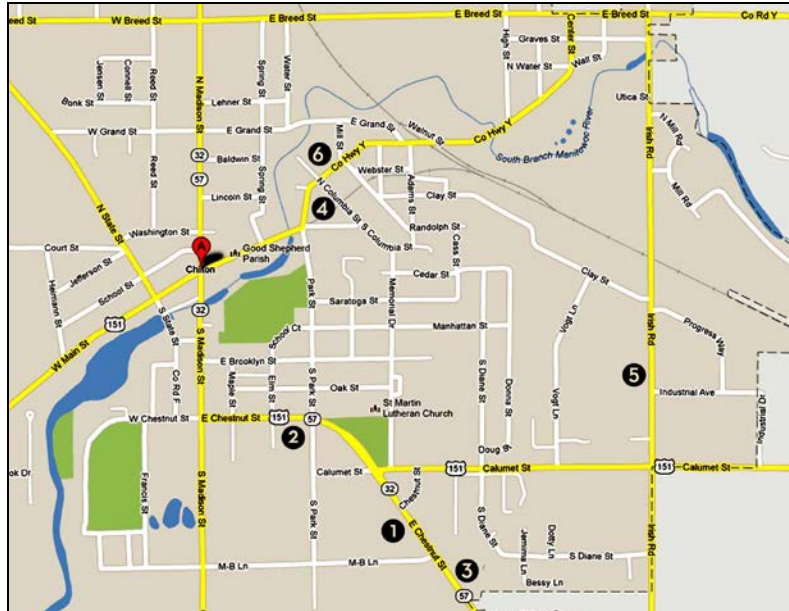

BRIESS MALT & BREW WORKSHOP

Wednesday & Thursday, August 16-17, 2017

Briess Malt & Ingredients Co., 625 South Irish Road, Chilton, WI 53014 USA | 920.849.7711

OFFICIAL WORKSHOP HOTEL

1 Best Western Stanton Inn (one block from FVTC)

1101 E. Chestnut St., Chilton, 920.849.3600
Mention Briess to receive group rate

5 Briess Brewhouse

625 South Irish Rd., Chilton

6 Pla-Mor Lanes

260 E. Main St., Chilton

OTHER AREA HOTELS

2 Thunderbird Motel

WORKSHOP LOCATIONS

3 Fox Valley Technical College

1200 E. Chestnut St., Chilton

4 Briess Malthouse

137 E. Main St., Chilton

Chilton, WI:

- 90 miles north of Milwaukee
- 35 miles south of Green Bay
- 35 miles southeast of Appleton
- Briess headquarters, offices, distribution center, Chilton Malthouse, 500bbl brewhouse/extract plant, Insta Grains® plant and Specialty Products plant.

Major airports serving the region:

- 1** General Mitchell International Airport
5300 South Howell Avenue, Milwaukee
www.mitchellairport.com
- 2** Austin Straubel International Airport
2077 Airport Drive, Green Bay
www.flygrb.com
- 3** Outagamie County Regional Airport
W3690 Challenger Drive #201, Appleton
www.atwairport.com
- 4** Briess Manitowoc Barley Processing and Malting Operations